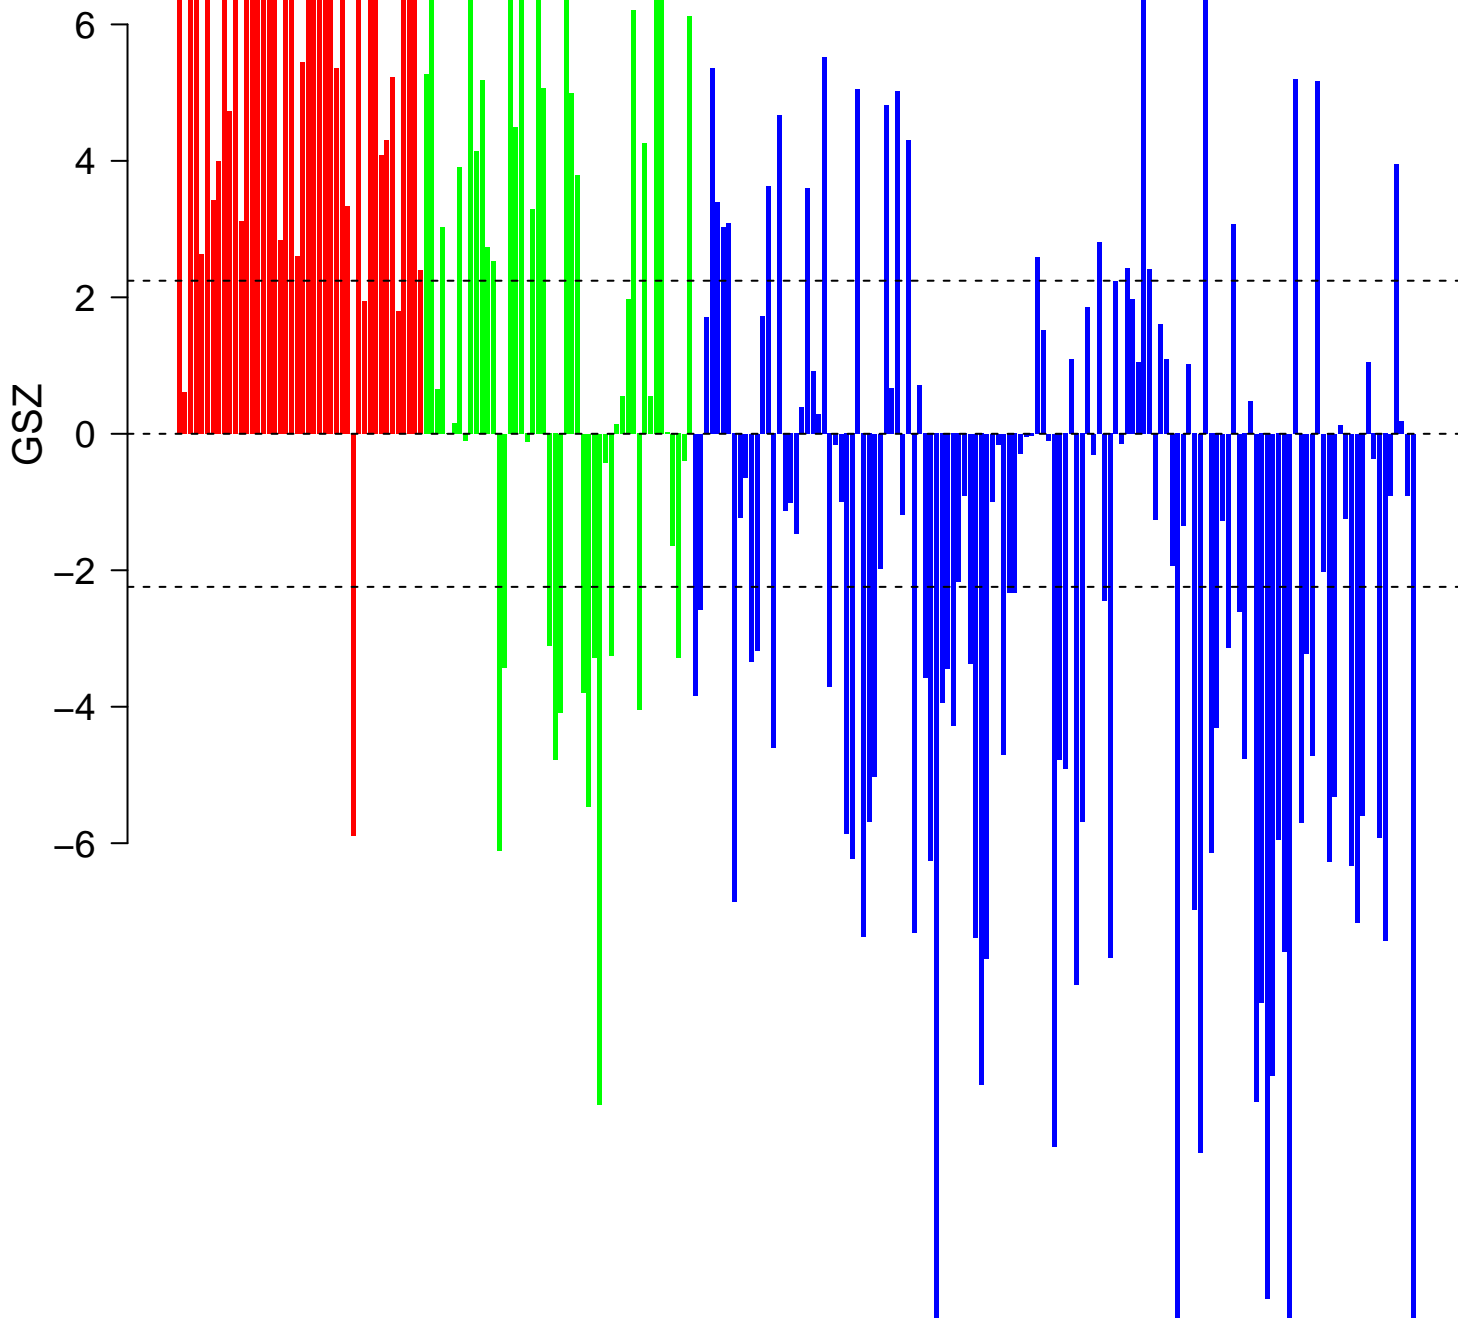

# PUJANA\_ATM\_PCC\_NETWORK

# features = 2446

■ on  
■ -  
□ off